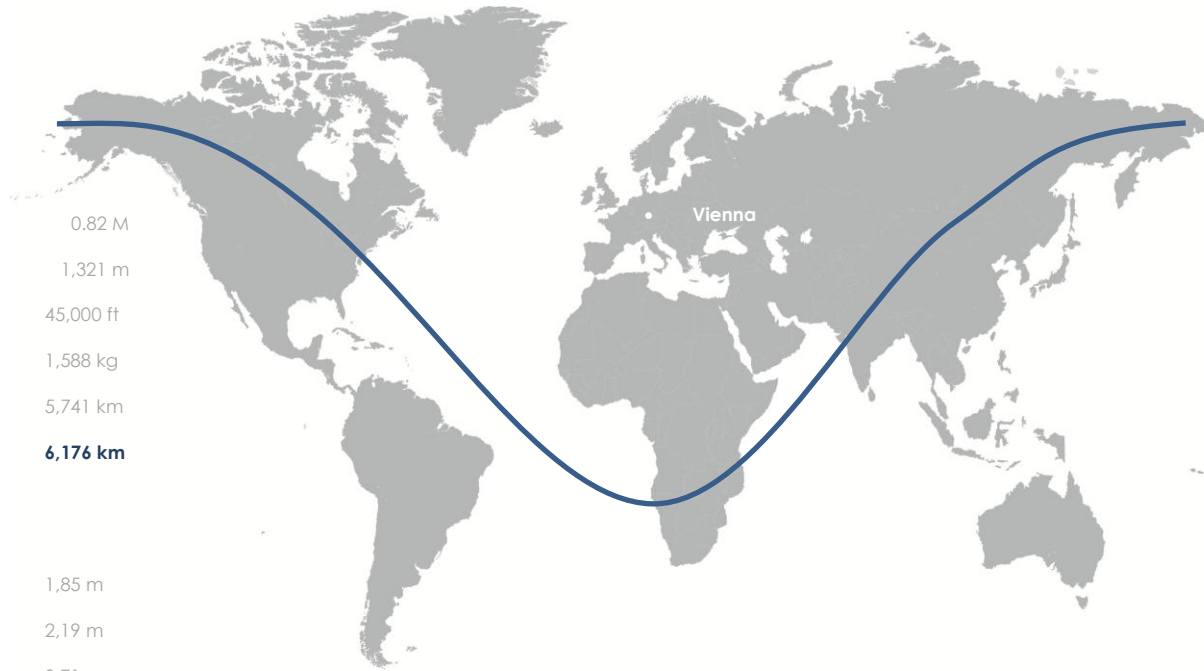

performance

max. cruise speed	0,82 M
runway length required	1,321 m
ceiling	45,000 ft
max. payload	1,588 kg
range max passengers	5,741 km
max range	6,176 km

cabin dimensions

height	1,85 m
width	2,19 m
length	8,71 m
baggage	3,00 m³

Yes

Yes

Yes

WC

Yes

2

9

Yes

Hot

Yes