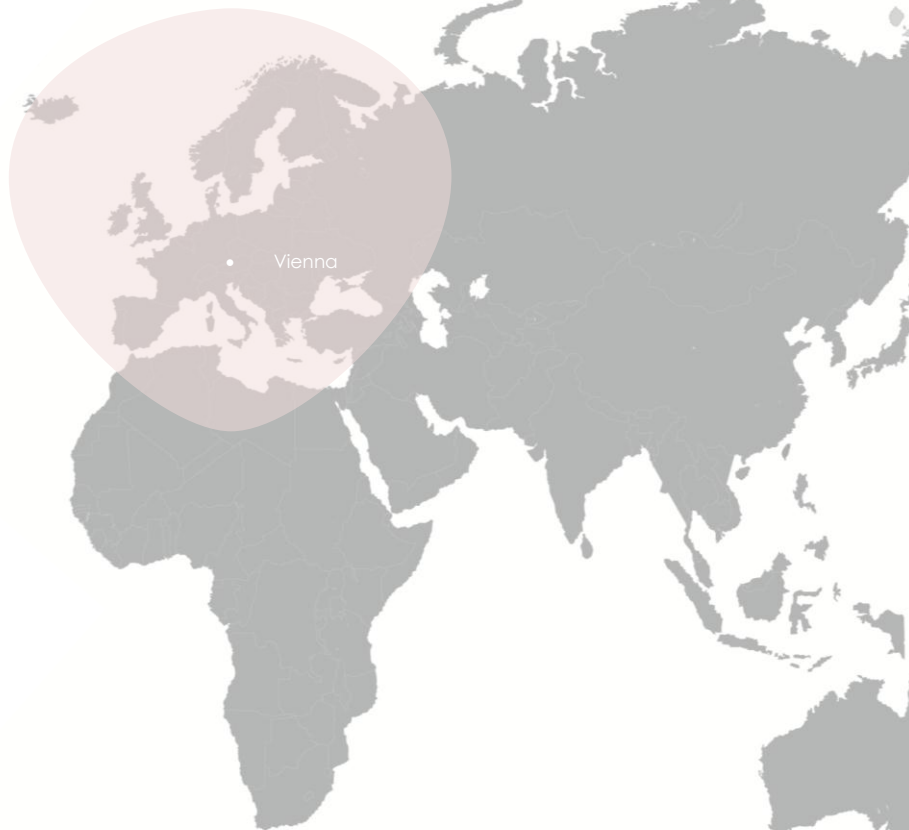

performance

max. cruise speed 774 km/h

runway length required 1,585 m

ceiling 45,000 ft

max. payload 748 kg

range max. pax 2,000 km

max range 2,987 km

cabin dimensions

height 1,45 m

width 1,47 m

length 4,26 m

baggage 1,84 m³

No

No

No

Yes

2

6+1

Yes

Cold

No