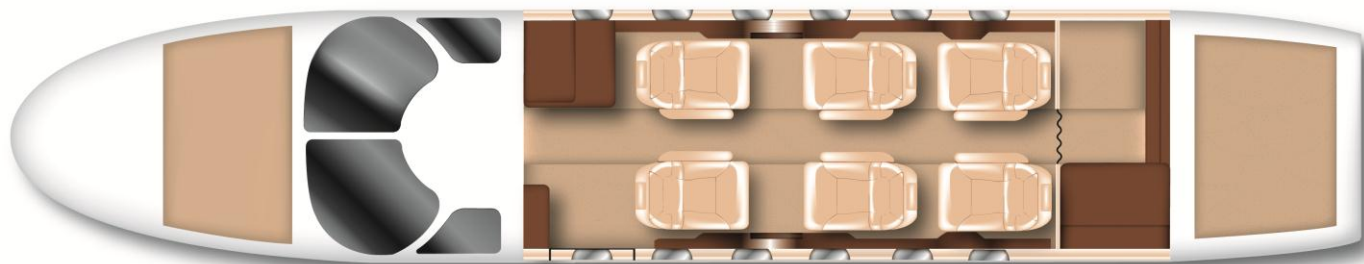

performance

max. cruise speed 774 km/h

runway length required 1,585 m

ceiling 45,000 ft

max. payload 748 kg

range max. pax 2,000 km

max range 2,987 km

cabin dimensions

height 1,45 m

width 1,47 m

length 4,26 m

baggage 1,84 m³

No

No

No

Yes