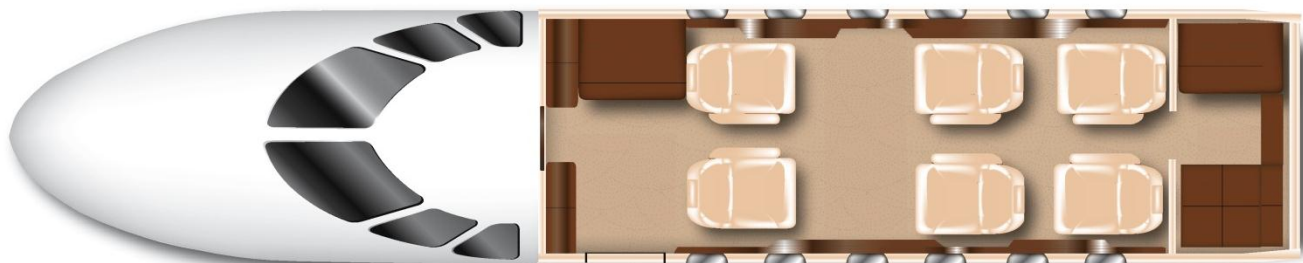

## performance

max. cruise speed 774 km/h

runway length required 1,280 m

ceiling 45,000 ft

max. payload 821 kg

range max. pax 2,389 km

**max range 3,519 km**

## cabin dimensions

height 1,45 m

width 1,47 m

length 6,27 m

baggage 1,95 m<sup>3</sup>

No

Yes

No