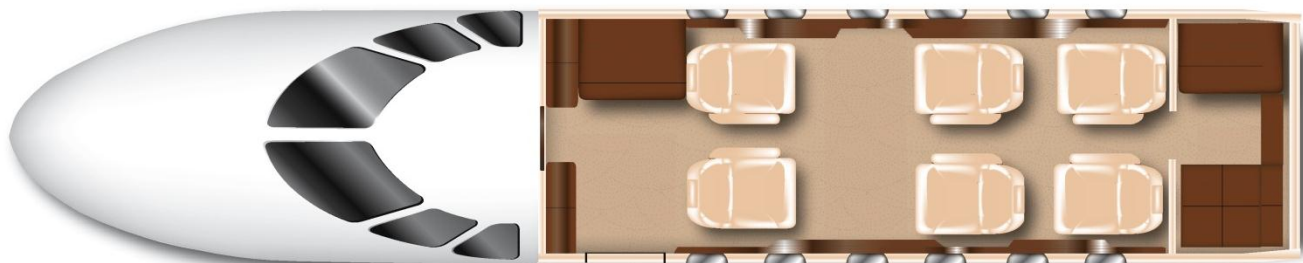

performance

max. cruise speed 774 km/h

runway length required 1,280 m

ceiling 45,000 ft

max. payload 821 kg

range max. pax 2,389 km

max range 3,519 km

cabin dimensions

height 1,45 m

width 1,47 m

length 6,27 m

baggage 1,95 m³

No

Yes

No

Yes