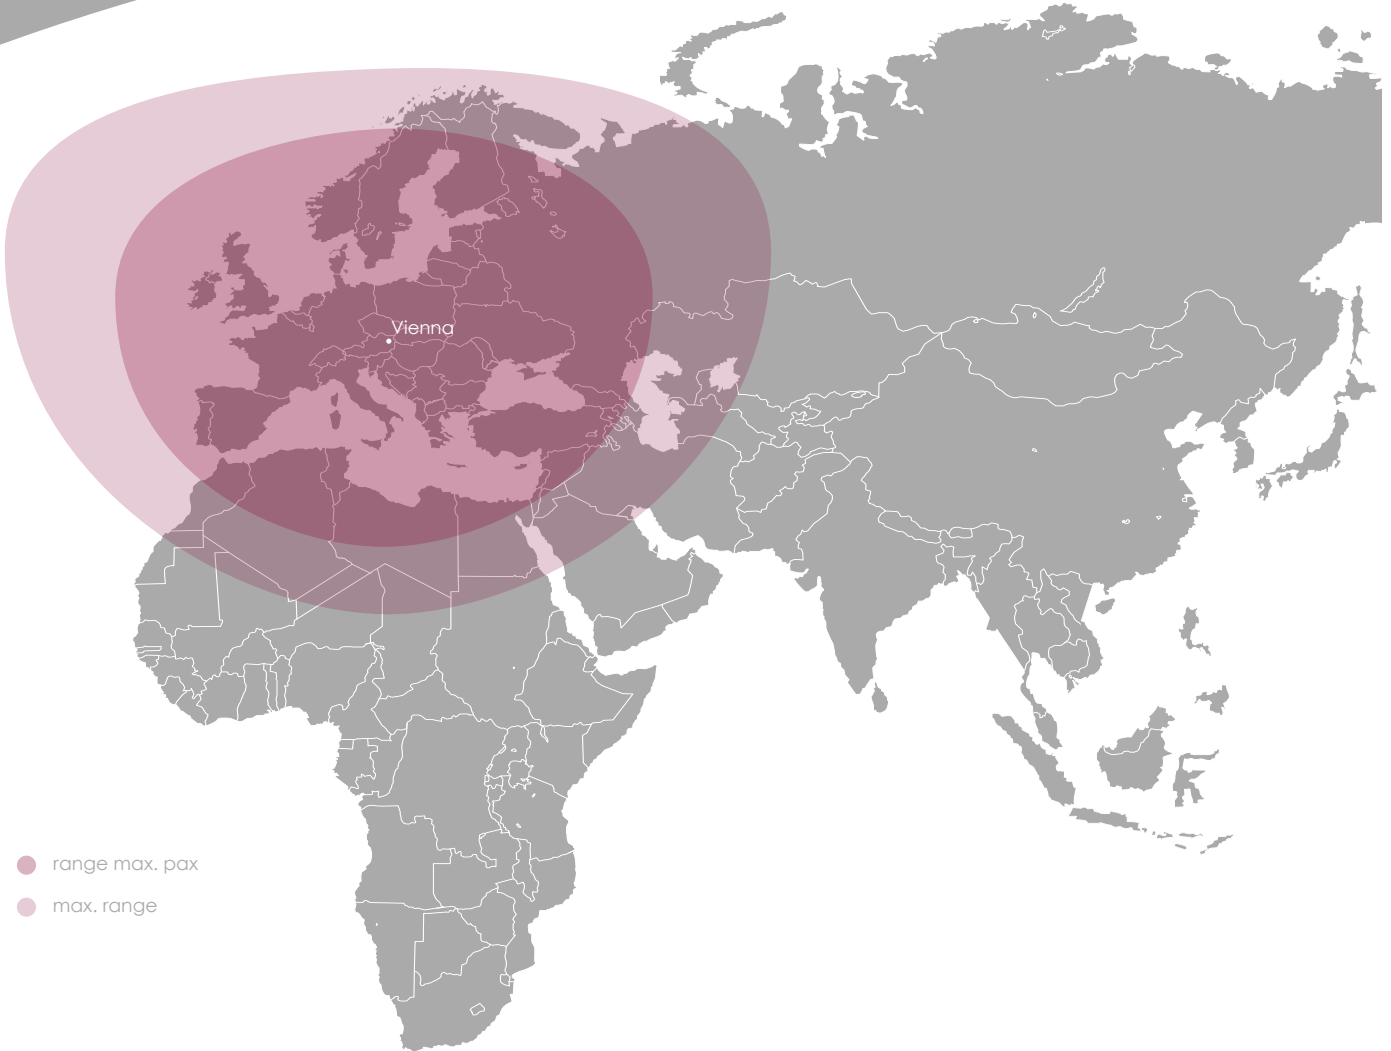

Cessna Citation XLS

performance

	max. cruising speed	440 kts	(815 km/h)
	runway length required	5,400 ft	(1,646 m)
	ceiling	45,000 ft	(13,716 m)
	max. payload	2,530 lbs	(1,148 kg)
	range max. pax	1,440 nm	(2,667 km)
	max. range	1,858 nm	(3,441 km)

yes

yes

8

hot

2

yes

Cessna Citation XLS

- range max. pax
- max. range