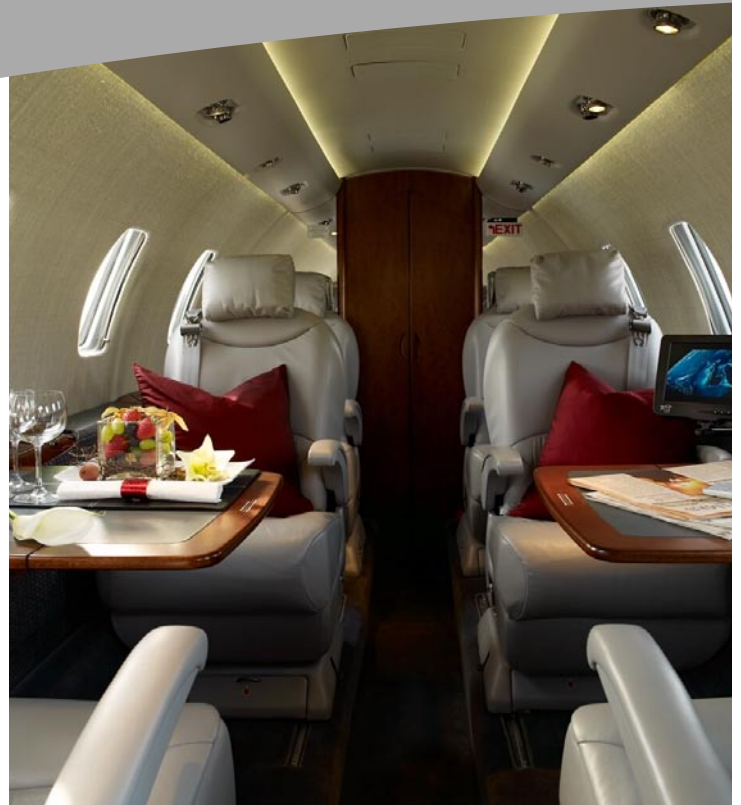

Cessna Citation XLS

performance

	max. cruising speed	440 kts	(815 km/h)
	runway length required	5,400 ft	(1,646 m)
	ceiling	45,000 ft	(13,716 m)
	max. payload	2,530 lbs	(1,148 kg)
	range max. pax	1,440 nm	(2,667 km)
	max. range	1,858 nm	(3,441 km)

cabin dimensions

	height	68 in	(1.73 m)
	width	66 in	(1.68 m)
	length	222 in	(5.64 m)
	baggage	90 ft³	(2.55 m³)

Indications depending on weather conditions and payload.

facilities

WC

yes

yes

no