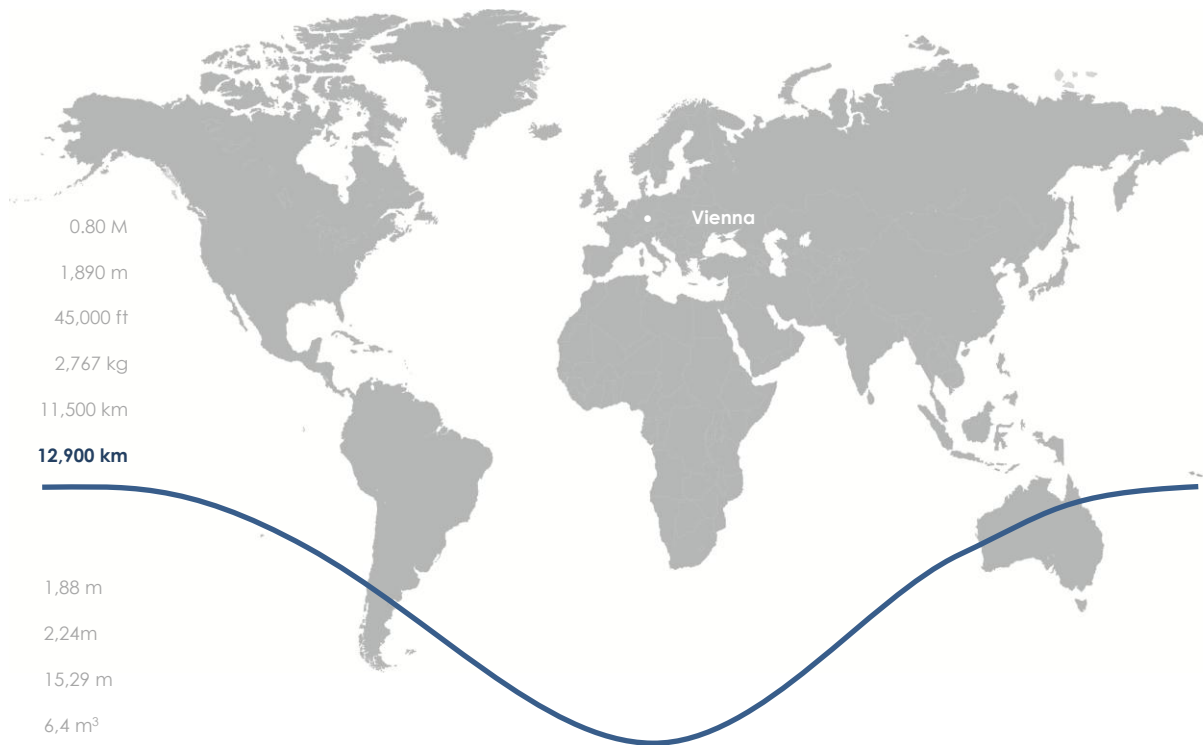

performance

max. cruise speed	0,80 M
runway length required	1,890 m
ceiling	45,000 ft
max. payload	2,767 kg
range max passengers	11,500 km

max range

12,900 km

cabin dimensions

height	1,88 m
width	2,24m
length	15,29 m
baggage	6,4 m³

Yes

Yes

Yes

Yes

2

14+1

Yes

Hot

Yes