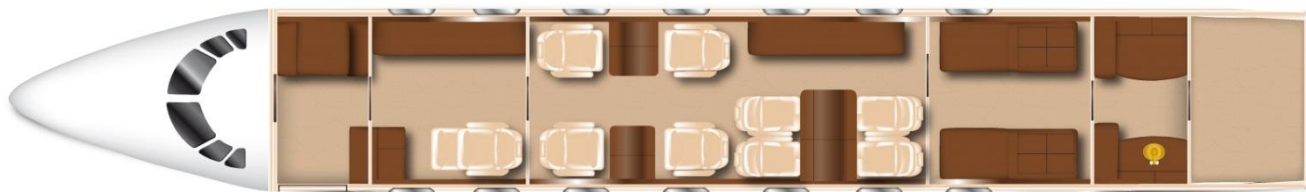

performance

max. cruise speed	0,80 M
runway length required	1,890 m
ceiling	45,000 ft
max. payload	2,767 kg
range max passengers	11,500 km

max range

12,900 km

cabin dimensions

height	1,88 m
width	2,24m
length	15,29 m
baggage	6,4 m ³

Yes

Yes

Yes

Yes

2

14+1

Yes

Hot