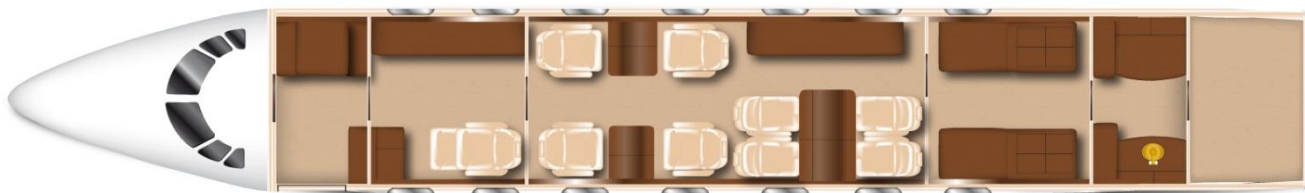

## performance

max. cruise speed	0,80 M
runway length required	1,890 m
ceiling	45,000 ft
max. payload	2,767 kg
range max passengers	11,500 km

## max range

**12,900 km**

## cabin dimensions

height	1,88 m
width	2,24m
length	15,29 m
baggage	6,4 m <sup>3</sup>

Yes

Yes

Yes

Yes

2

14+1